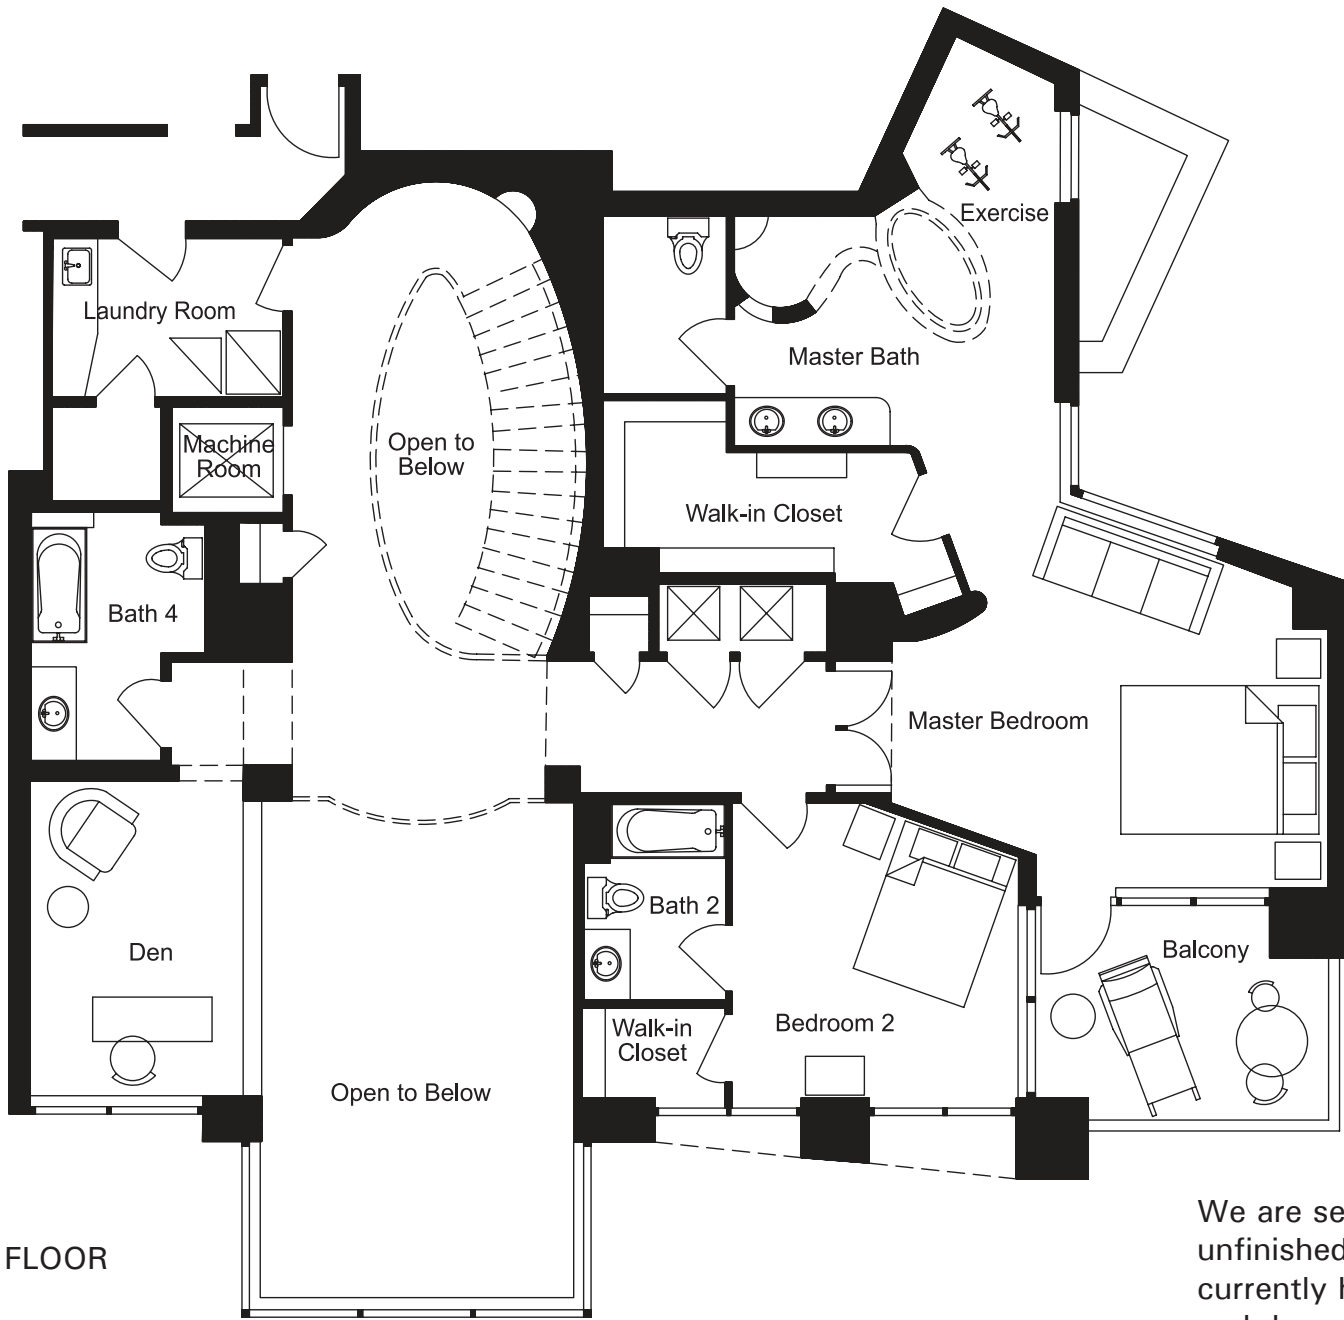

3 Bedroom Suites
Two-Stories with Study
4.5 Baths

4,280 sf Penthouse
222 sf Balcony
4,502 sf Total

SECOND FLOOR

We are selling this penthouse unfinished and untouched! Unit currently has concrete flooring and drywall! This penthouse is located on the 12th floor and has amazing views! Views of ASU stadium, Downtown Tempe, and the Tempe Town Lake! This is a two-story penthouse with an interior elevator. Unit is a very contemporary design with clean lines and windows galore!

FIRST FLOOR