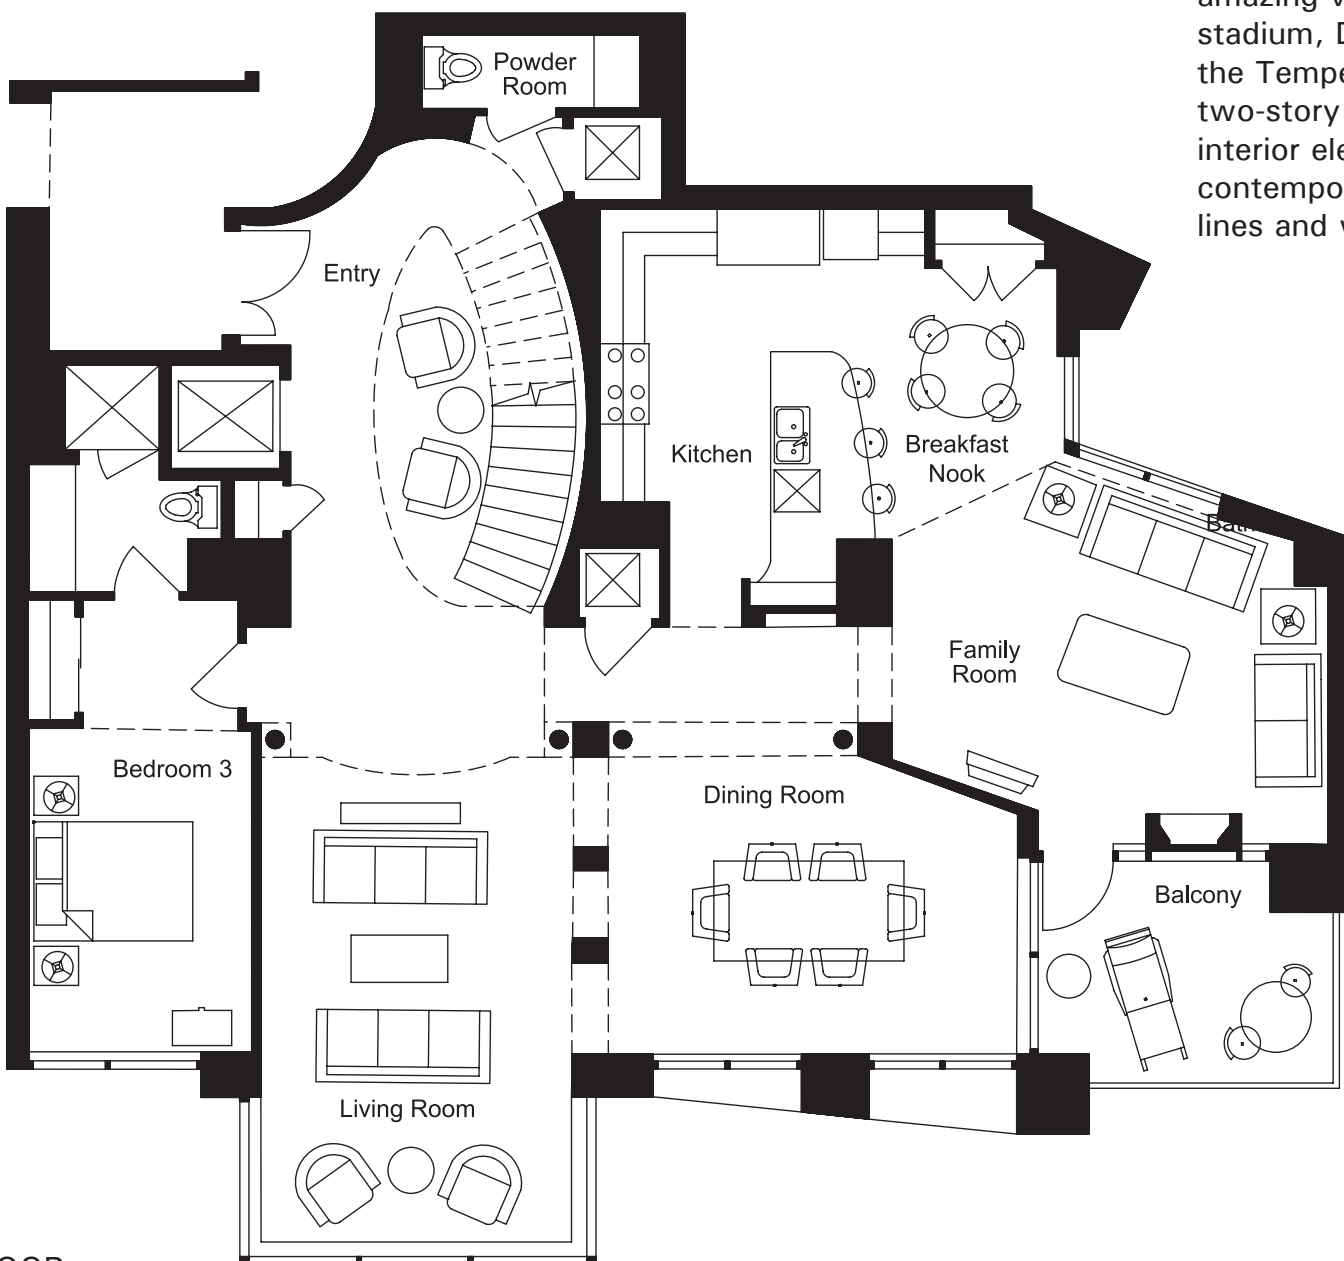

3 Bedroom Suites
Two-Stories with Study
4.5 Baths

4,280 sf Penthouse
222 sf Balcony
4,502 sf Total

SECOND FLOOR

We are selling this penthouse unfinished and untouched! Unit currently has concrete flooring and drywall! This penthouse is located on the 12th floor and has amazing views! Views of ASU stadium, Downtown Tempe, and the Tempe Town Lake! This is a two-story penthouse with an interior elevator. Unit is a very contemporary design with clean lines and windows galore!

FIRST FLOOR